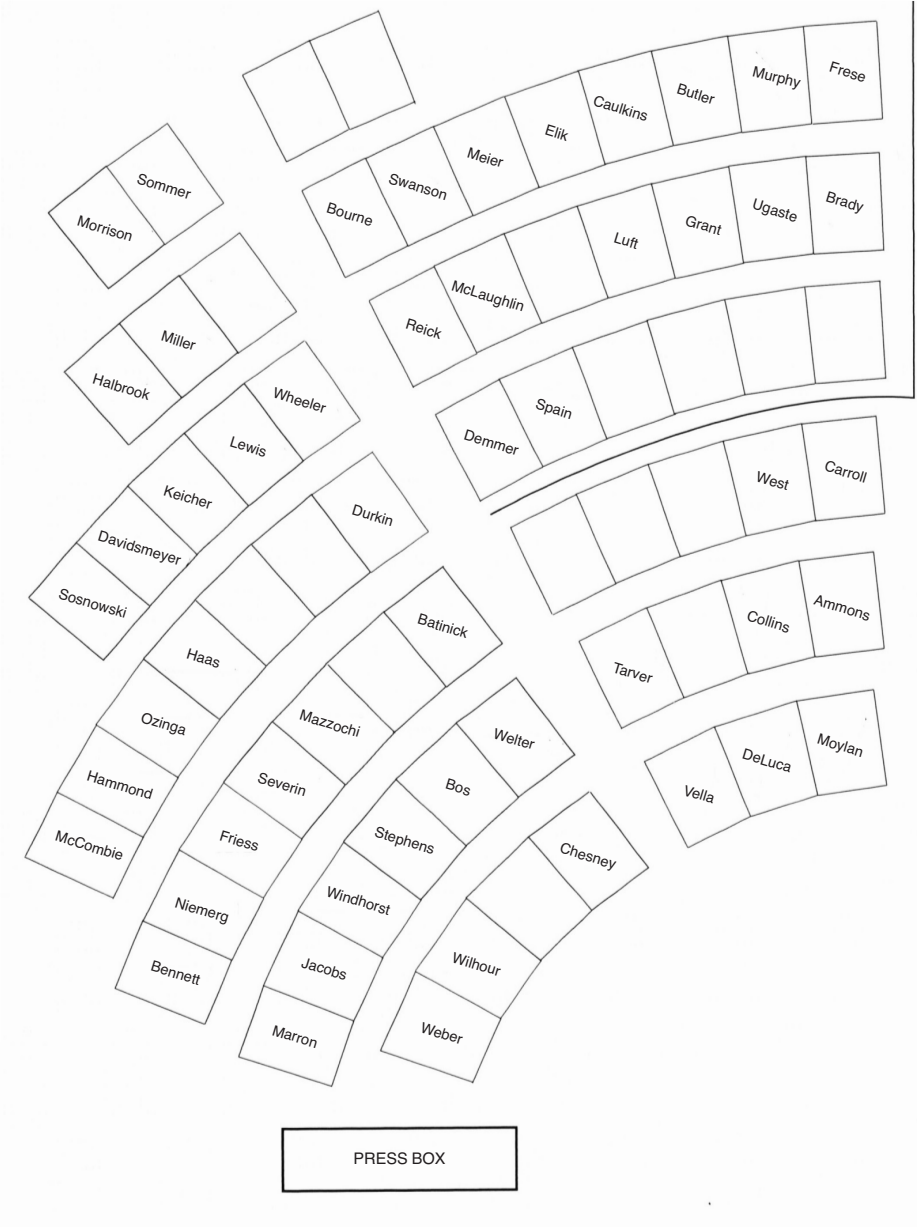

SENATE SEATING CHART

STATE OF ILLINOIS
102nd GENERAL ASSEMBLY

REPUBLICANS

HOUSE SEATING CHART

DEMOCRATS