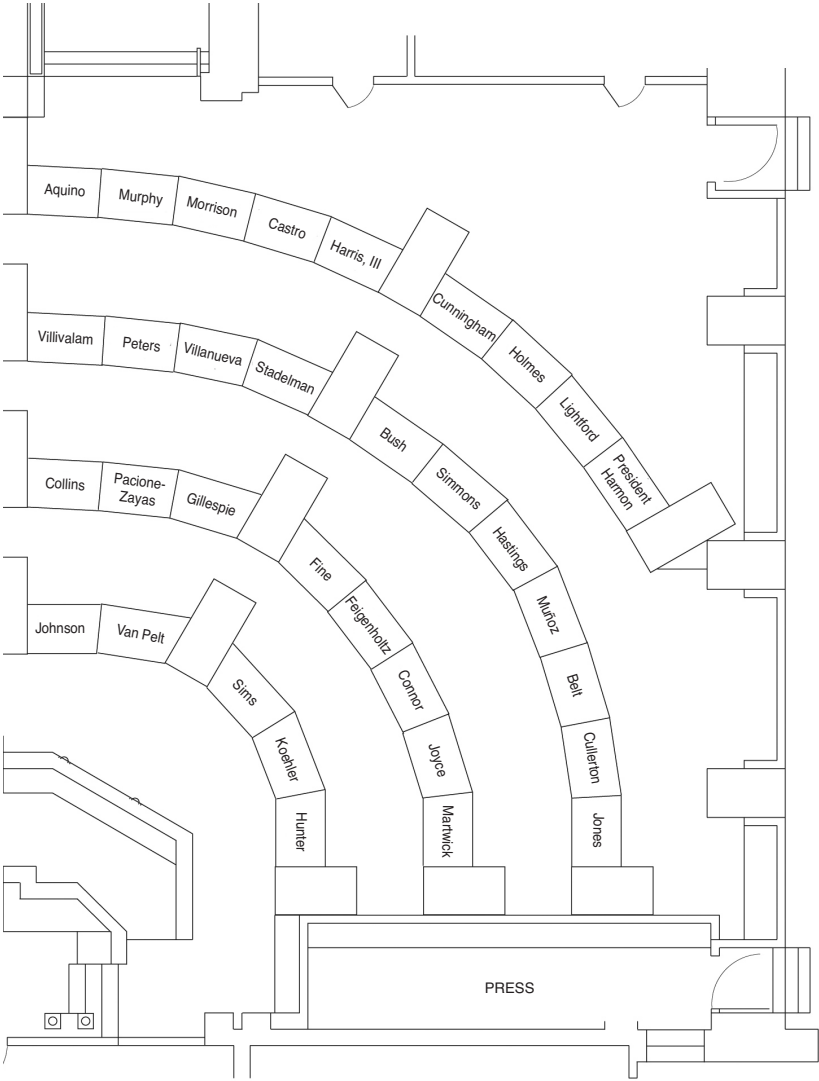

SENATE SEATING CHART

STATE OF ILLINOIS
102nd GENERAL ASSEMBLY

REPUBLICANS

HOUSE SEATING CHART

DEMOCRATS